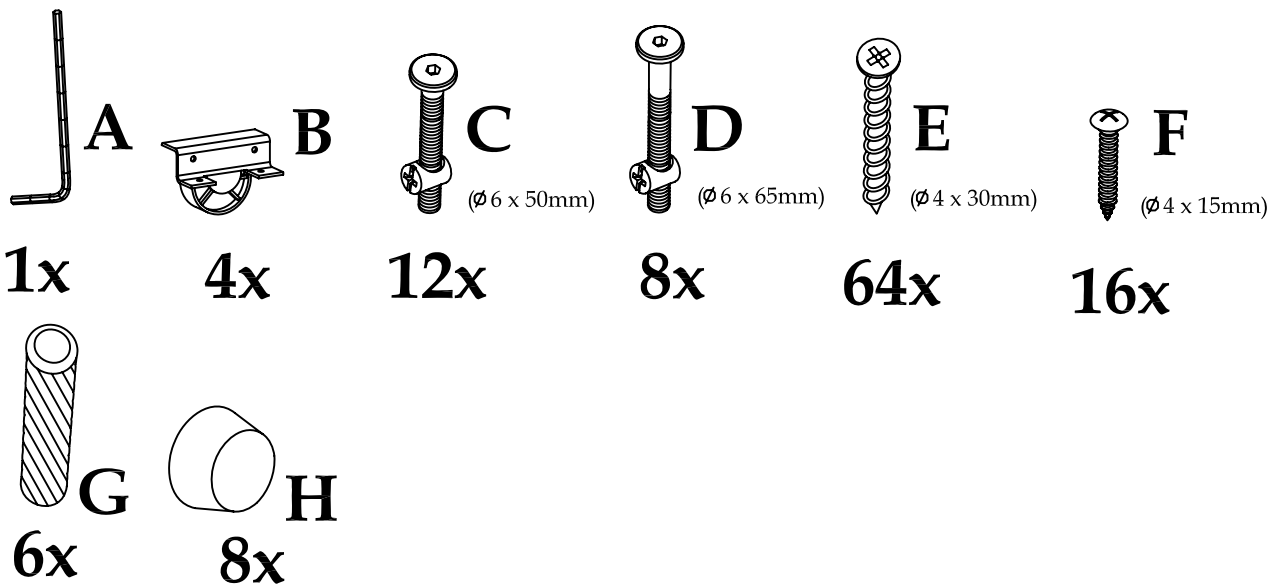

Julian Bowen Limited

Hornblower Bed

Version:- 120301

Julian Bowen Limited
(01623 727374)

Hardware

Parts

Safety Advice :

Please take the time to carefully read through the whole of these instructions before you commence.