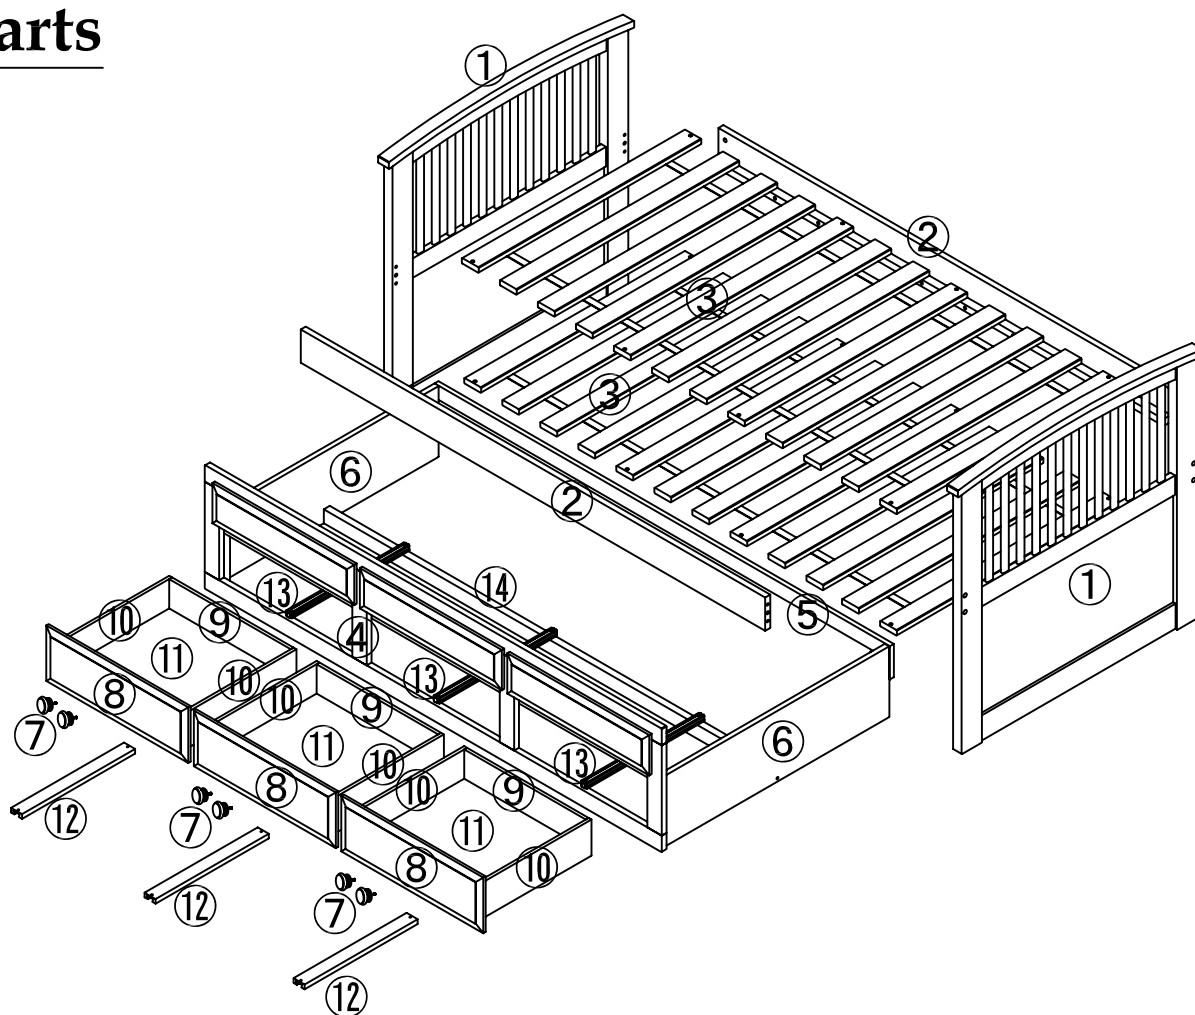

Julian Bowen Limited

Hornblower Bed

Version:- 120301

Julian Bowen Limited
(01623 727374)

Hardware

Parts

Safety Advice :

Please take the time to carefully read through the whole of these instructions before you commence.