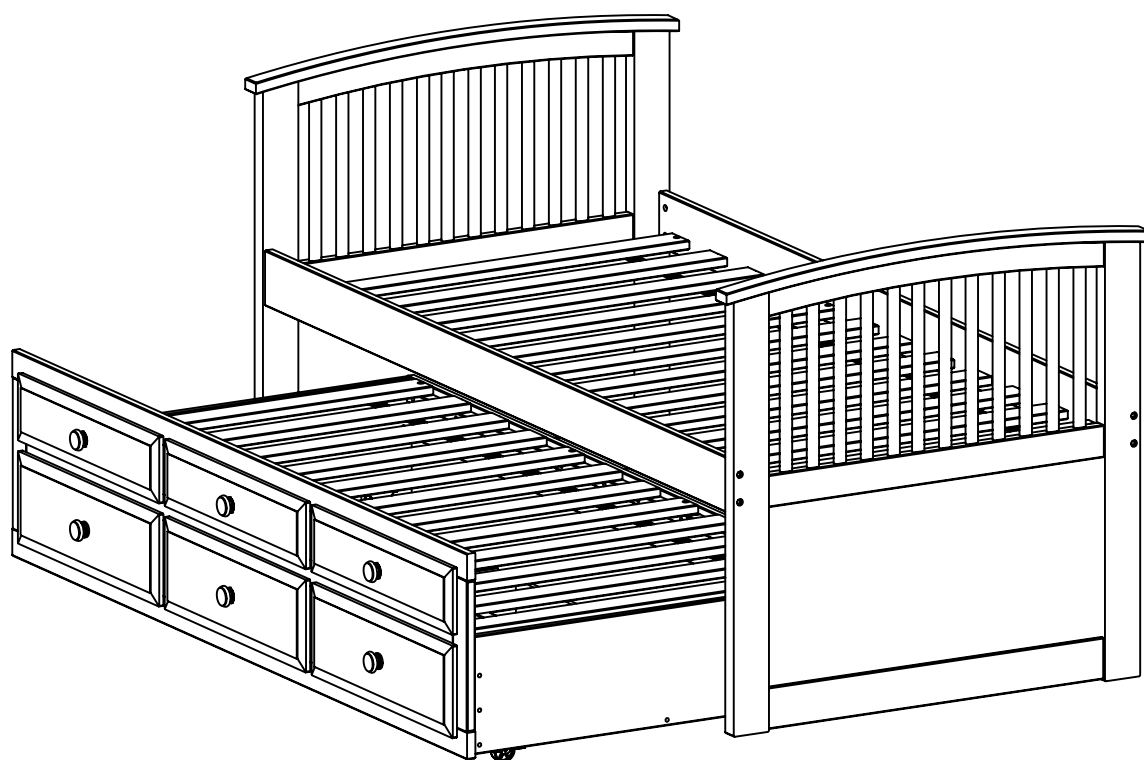

Julian Bowen Limited

Hornblower Bed

Version:- 120301

Julian Bowen Limited
(01623 727374)

Hardware

Parts

Safety Advice :

Please take the time to carefully read through the whole of these instructions before you commence.