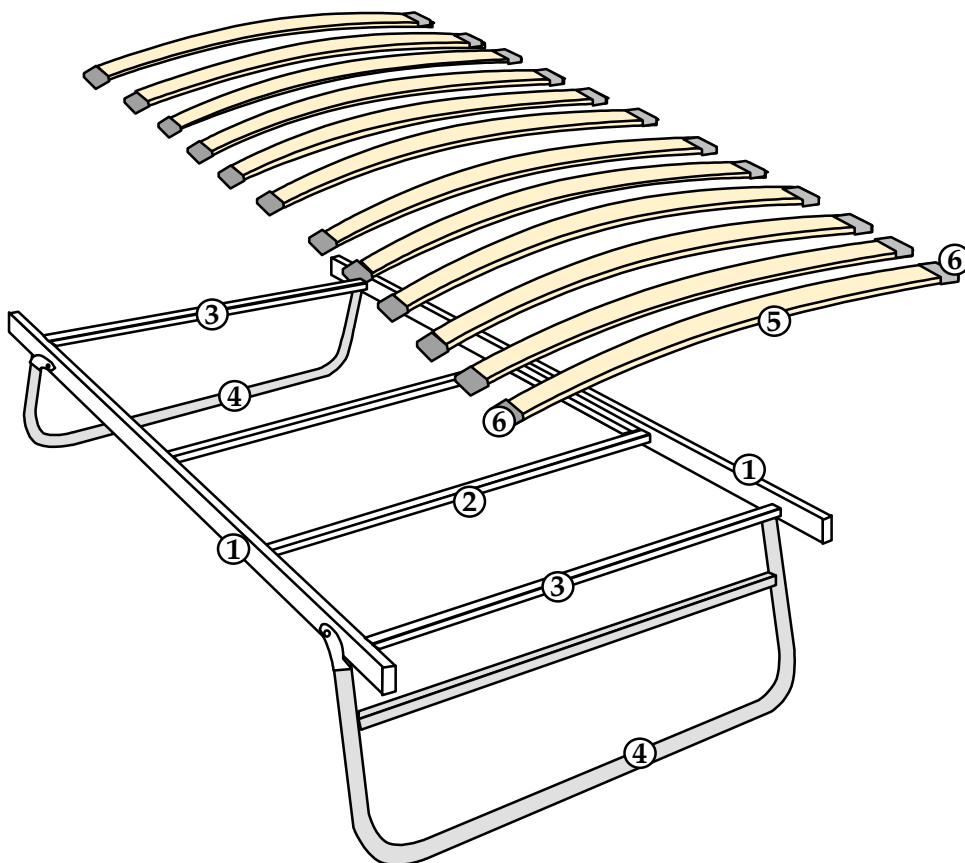

Julian Bowen Limited

Versailles Trundle - 90cm

Assembly Instructions

Julian Bowen Limited
(01623 727374)

HARDWARE

PARTS

Safety Advice

Please take the time to carefully read through the whole of these instructions before you commence.

It would be sensible to lay a sheet or blanket on the floor where you intend to work to avoid scratching this product and to protect your floor.

This product is heavy. Take extreme care when lifting to avoid personal injury or damage to the product.