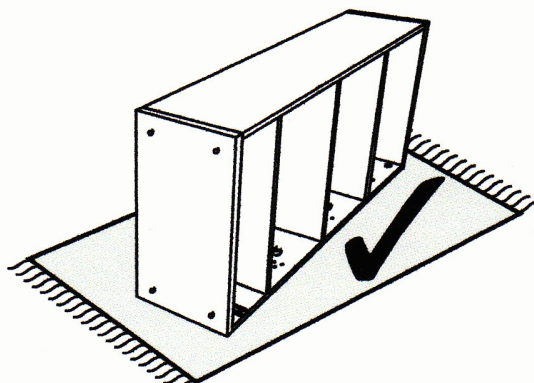

Julian Bowen Limited

Versailles Trundle - 90cm

Assembly Instructions

Julian Bowen Limited
(01623 727374)

HARDWARE

PARTS

Safety Advice

Please take the time to carefully read through the whole of these instructions before you commence.

It would be sensible to lay a sheet or blanket on the floor where you intend to work to avoid scratching this product and to protect your floor.

This product is heavy. Take extreme care when lifting to avoid personal injury or damage to the product.