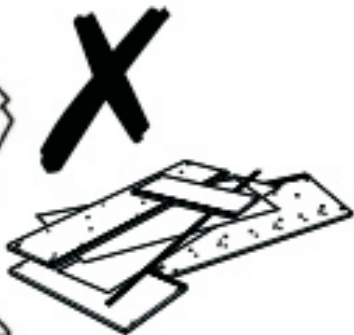

Julian Bowen Limited

Vivo 2 Seater Sofa

Assembly Instructions

No Extra
Tools Required

Julian Bowen Limited
(01623 727374)

HARDWARE

- | | | | |
|---|---|---|---|
|  A |  B |  C |  D |
| 4X 8x60MM | 4X 8x30x2MM | 4X 8x110MM | 4X |
|  E |  F | | |
| 4X | 1X | | |

PARTS

Safety Advice

Please take the time to carefully read through the whole of these instructions before you commence.

Keep these instructions for future reference.

Unpack, inspect and check off all of the contents.