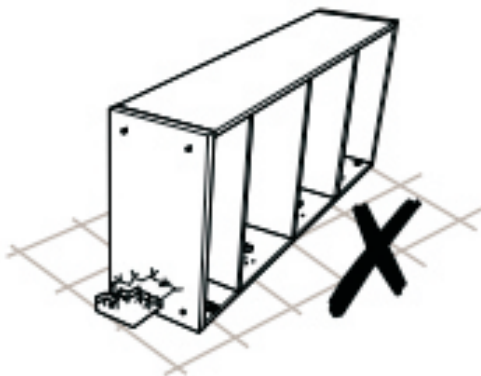

Julian Bowen Limited

Vivo 2 Seater Sofa

Assembly Instructions

No Extra
Tools Required

Julian Bowen Limited
(01623 727374)

HARDWARE

- | | | | |
|---|---|---|---|
|  A |  B |  C |  D |
| 4X 8x60MM | 4X 8x30x2MM | 4X 8x110MM | 4X |
|  E |  F | | |
| 4X | 1X | | |