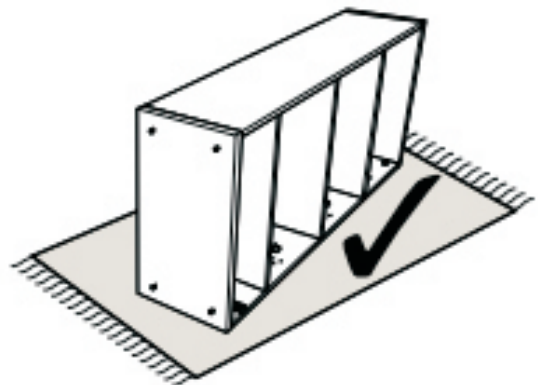

Julian Bowen Limited

Vivo 2 Seater Sofa

Assembly Instructions

No Extra
Tools Required

Julian Bowen Limited
(01623 727374)

HARDWARE

- | | | | |
|---|---|---|---|
|  A |  B |  C |  D |
| 4X 8x60MM | 4X 8x30x2MM | 4X 8x110MM | 4X |
|  E |  F | | |
| 4X | 1X | | |