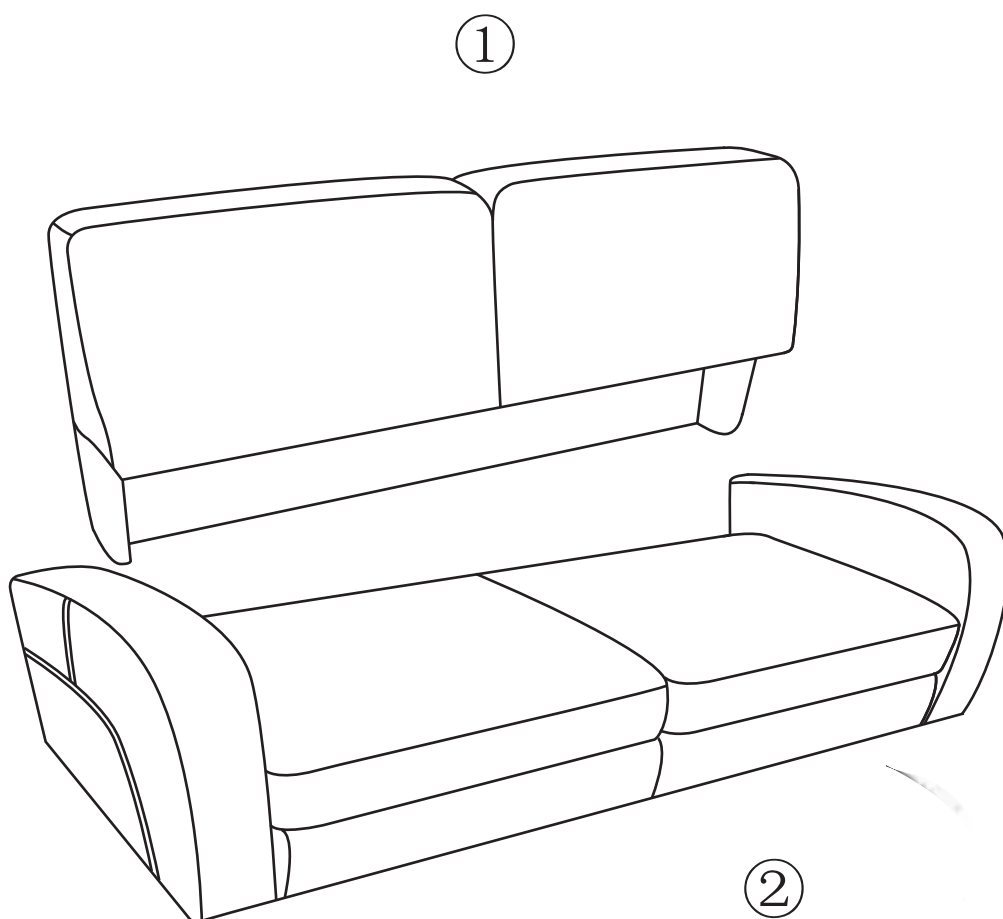

HARDWARE

A	B	C	D
4X 8x60MM	4X 8x30x2MM	4X 8x110MM	4X
E	F		
4X	1X		

PARTS