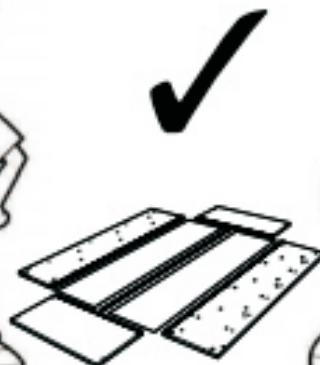

Julian Bowen Limited

Vivo 2 Seater Sofa

Assembly Instructions

No Extra
Tools Required

Julian Bowen Limited
(01623 727374)

HARDWARE

- | | | | |
|---|---|---|---|
|  A |  B |  C |  D |
| 4X 8x60MM | 4X 8x30x2MM | 4X 8x110MM | 4X |
|  E |  F | | |
| 4X | 1X | | |

PARTS

Safety Advice

Please take the time to carefully read through the whole of these instructions before you commence.

Keep these instructions for future reference.

Unpack, inspect and check off all of the contents.